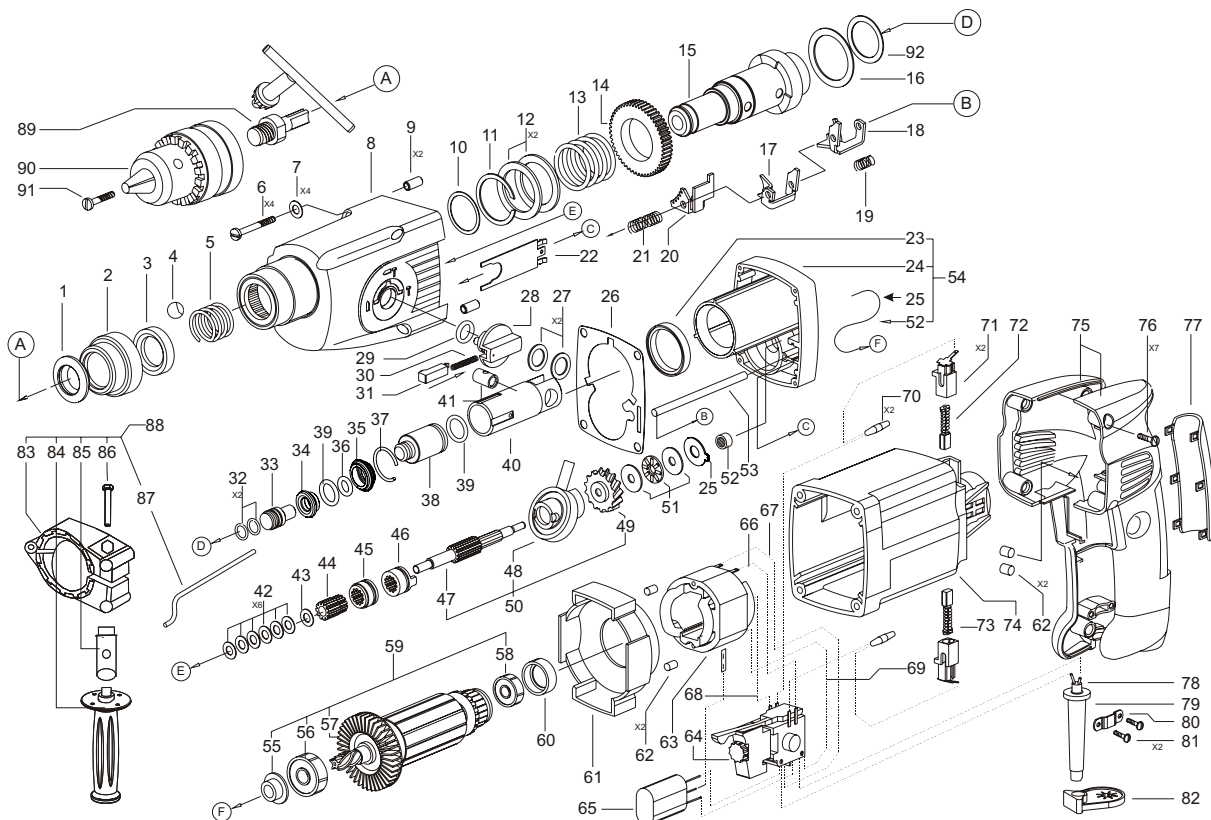

* - till 27.Apr.2014

173183

157605